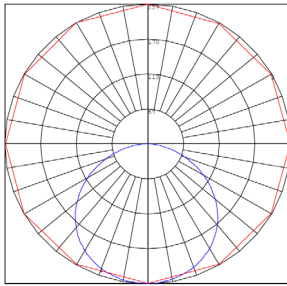

Photometrics: RSL4-MCT5-ORB

BUG Rating: B2-U1-G0