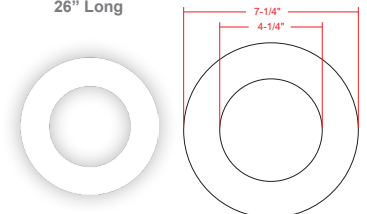

FACTORY-INSTALLED OPTION:

RSL4-GR
Goof Ring For 4in Lights With Butterfly
Wings